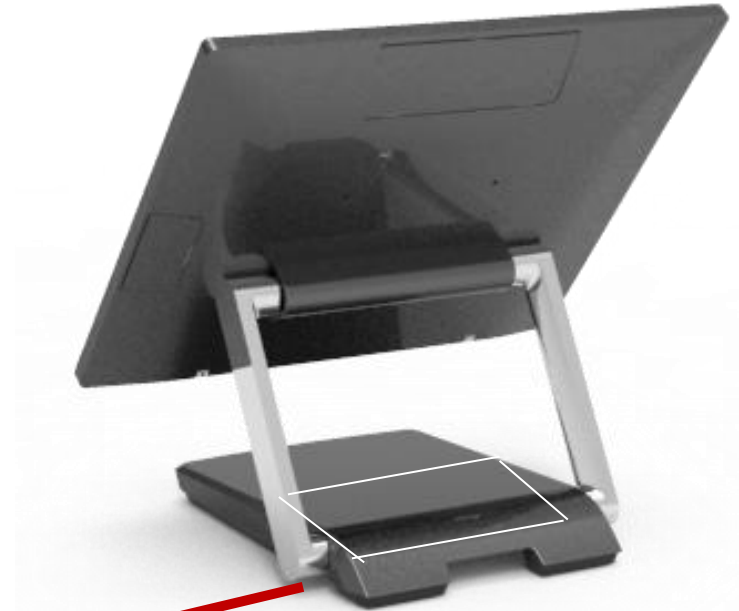

DC In 20V	Giga LAN	Video Port	RJ-11 12V or 24V	TF Card Recovery	USB x2	USBx1 OTGx1	RJ-45 COM 1 RI/5V/12V	RJ-45 COM 2 RI/5V/12V