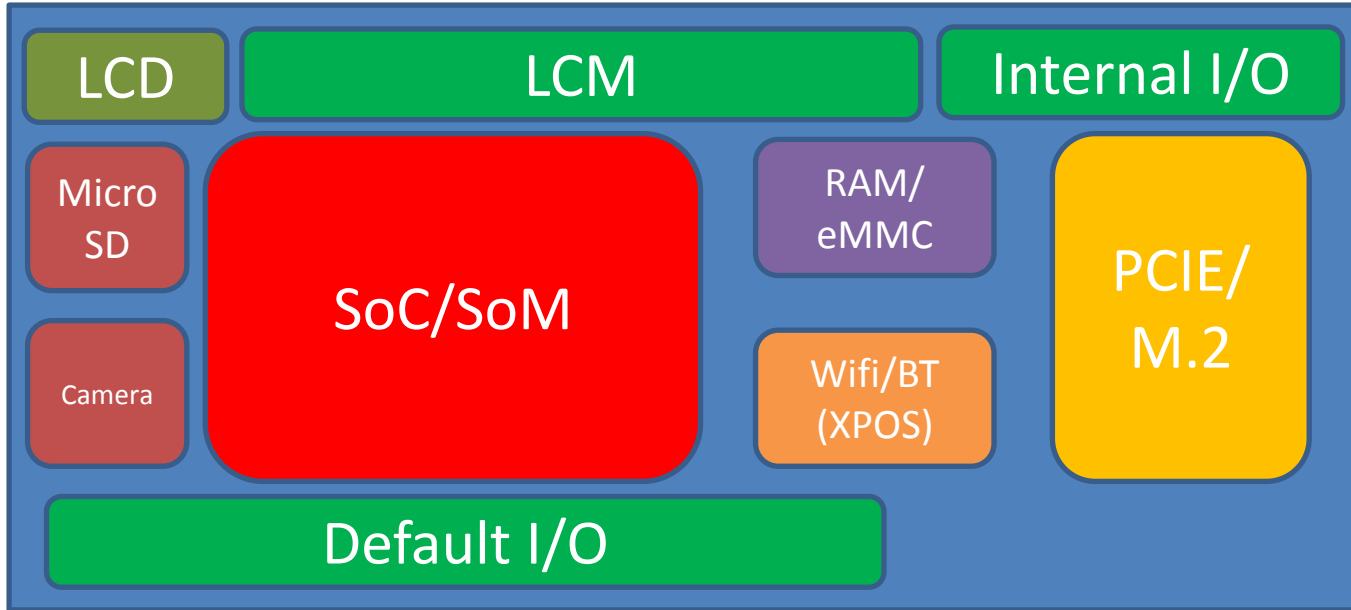

# Hospitality

A background network diagram consisting of a complex web of thin grey lines connecting various circular nodes. The nodes are of different sizes and colors, including grey, white, and red. The red nodes are scattered throughout the network, with one prominent red node near the top center and another near the bottom center. The overall layout is dense and interconnected, suggesting a global or multi-scale network structure.

# Specifications

DC In 20V	Giga LAN	Video Port	RJ-11 12V or 24V	TF Card Recovery	USB x2	USBx1 OTGx1	RJ-45 COM 1 RI/5V/12V	RJ-45 COM 2 RI/5V/12V
--------------	-------------	---------------	------------------------	---------------------	--------	----------------	-----------------------------	-----------------------------

## Customer Display XP-2025G

Display Format	20 Characters x 2 lines (Fixed Display) 24 Characters x 2 lines (Graphic Display)
Character Type	Traditional / Simplified Chinese / English / European / Japanese