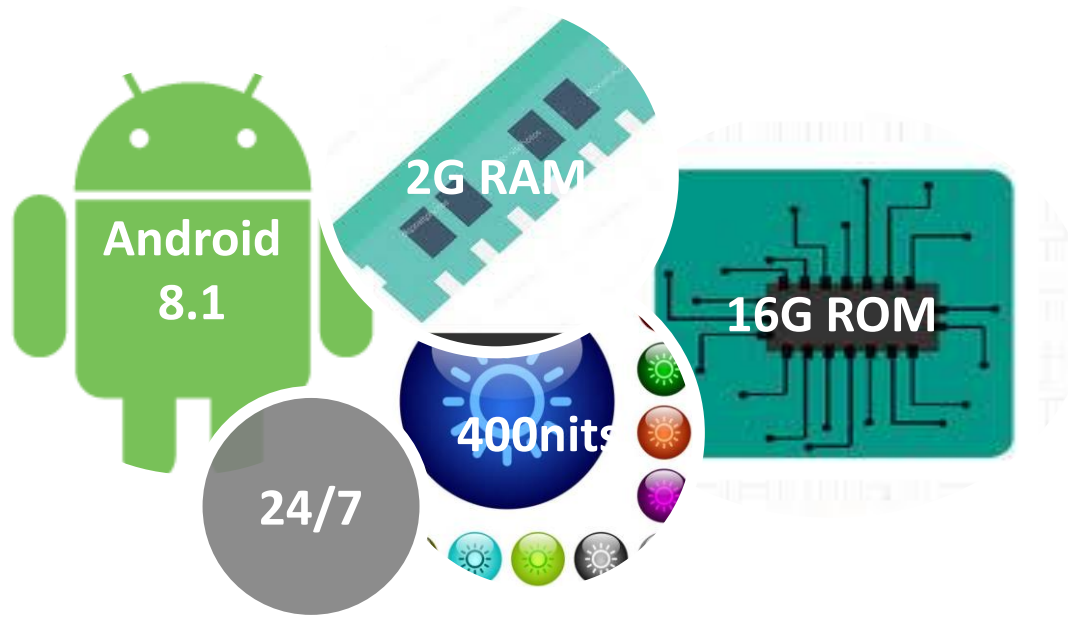

# FEC

ELEVATE YOUR BUSINESS

XP-3125W

## Feature

- Aluminum Die-casting
- Durable goods design
- Stylish Outward
- High performance Android CPU Cortex-A17

## Customer Display XP-2025G

Display Format	20 Characters x 2 lines (Fixed Display) 24 Characters x 2 lines (Graphic Display)
Character Type	Traditional / Simplified Chinese / English / European / Japanese