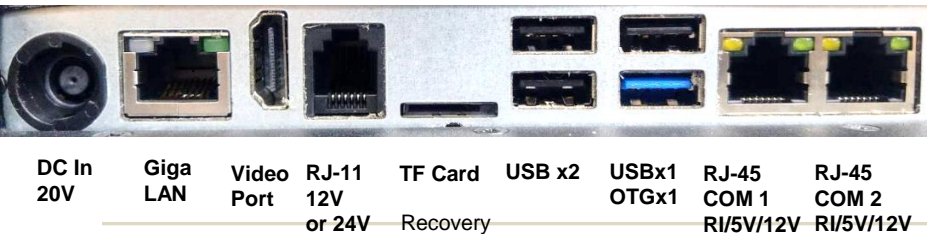

# Hospitality

A background network diagram consisting of a complex web of thin grey lines connecting various circular nodes. The nodes are of different sizes and colors, including grey, white, and red. The red nodes are scattered throughout the network, with one prominent red node near the top center and another near the bottom center. The overall layout is dense and interconnected, suggesting a global or multi-scale network structure.

# Specifications

DC In 20V	Giga LAN	Video Port	RJ-11 12V or 24V	TF Card Recovery	USB x2	USBx1 OTGx1	RJ-45 COM 1 RI/5V/12V	RJ-45 COM 2 RI/5V/12V
--------------	-------------	---------------	------------------------	---------------------	--------	----------------	-----------------------------	-----------------------------